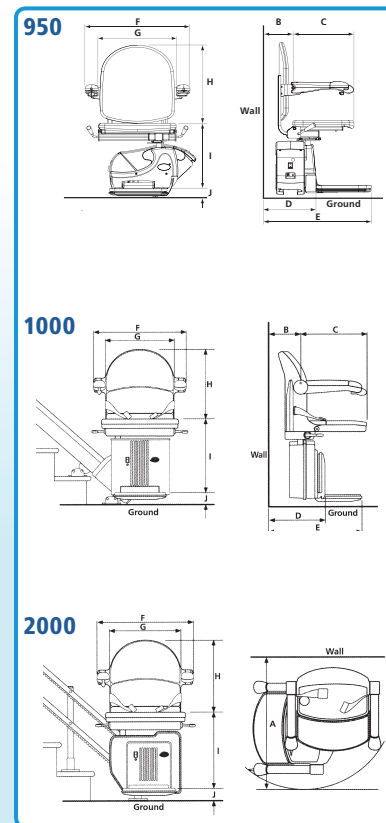

With the power swivel seat option turning your chair at the top of the stairs couldn't be easier (also on 1000)

The 2000 track can be extended to enable dismounting on the top landing

Sterling's versatile 2000 rail system will fit almost any staircase, no matter how complex

Just some of the stairway configurations the Sterling 2000 rail can be fitted to

AtlantaStairlifts.com

STERLING STAIRLIFTS

SPECIFICATIONS	950	1000	2000
A Minimum swivel radius	26¾"	28½"	29"
B Minimum wall to seat back	3"	5¾"	6½"
C Seat depth	16½"	15¾"	15¾"
D Minimum folded width to footplate	11¼"	15¼"	15¾"
E Minimum open width to edge of footplate	23"	26½"	26¼"
F Armrest width – external	24½"	23½"	23½"
G Armrest width – internal	19"	17¼"	17¼"
H Seat back height	18¼"	16½"	16½"
I Footplate to seat height – standard seat	15¼" - 19¼"	18 - 22½"	20 - 25"
I Footplate to seat height – perch seat	NA	21 - 34¾"	26 - 30¾"
J Minimum footplate height	19¼"	3"	2¾"
Minimum track intrusion into staircase	6¼"	5½"	4½"
Minimum track intrusion into top landing (typical at 45°)	6"	3½"	NONE
Weight capacity	266 lbs.	302 lbs.	302 lbs.*
Speed	5" sec (approx)		
Power supply	24v DC battery		
Charger	110v	110v	110v
Maximum staircase angle	50°	56°	56°
OPTIONS			
Manual hinge	YES	YES	NO
Power hinge	NO	YES	YES
Power swivel	NO	YES	YES
Power footrest	NO	YES	YES
SpaceSaver™ seat	NO	YES	YES
Perch seat	NO	YES	YES